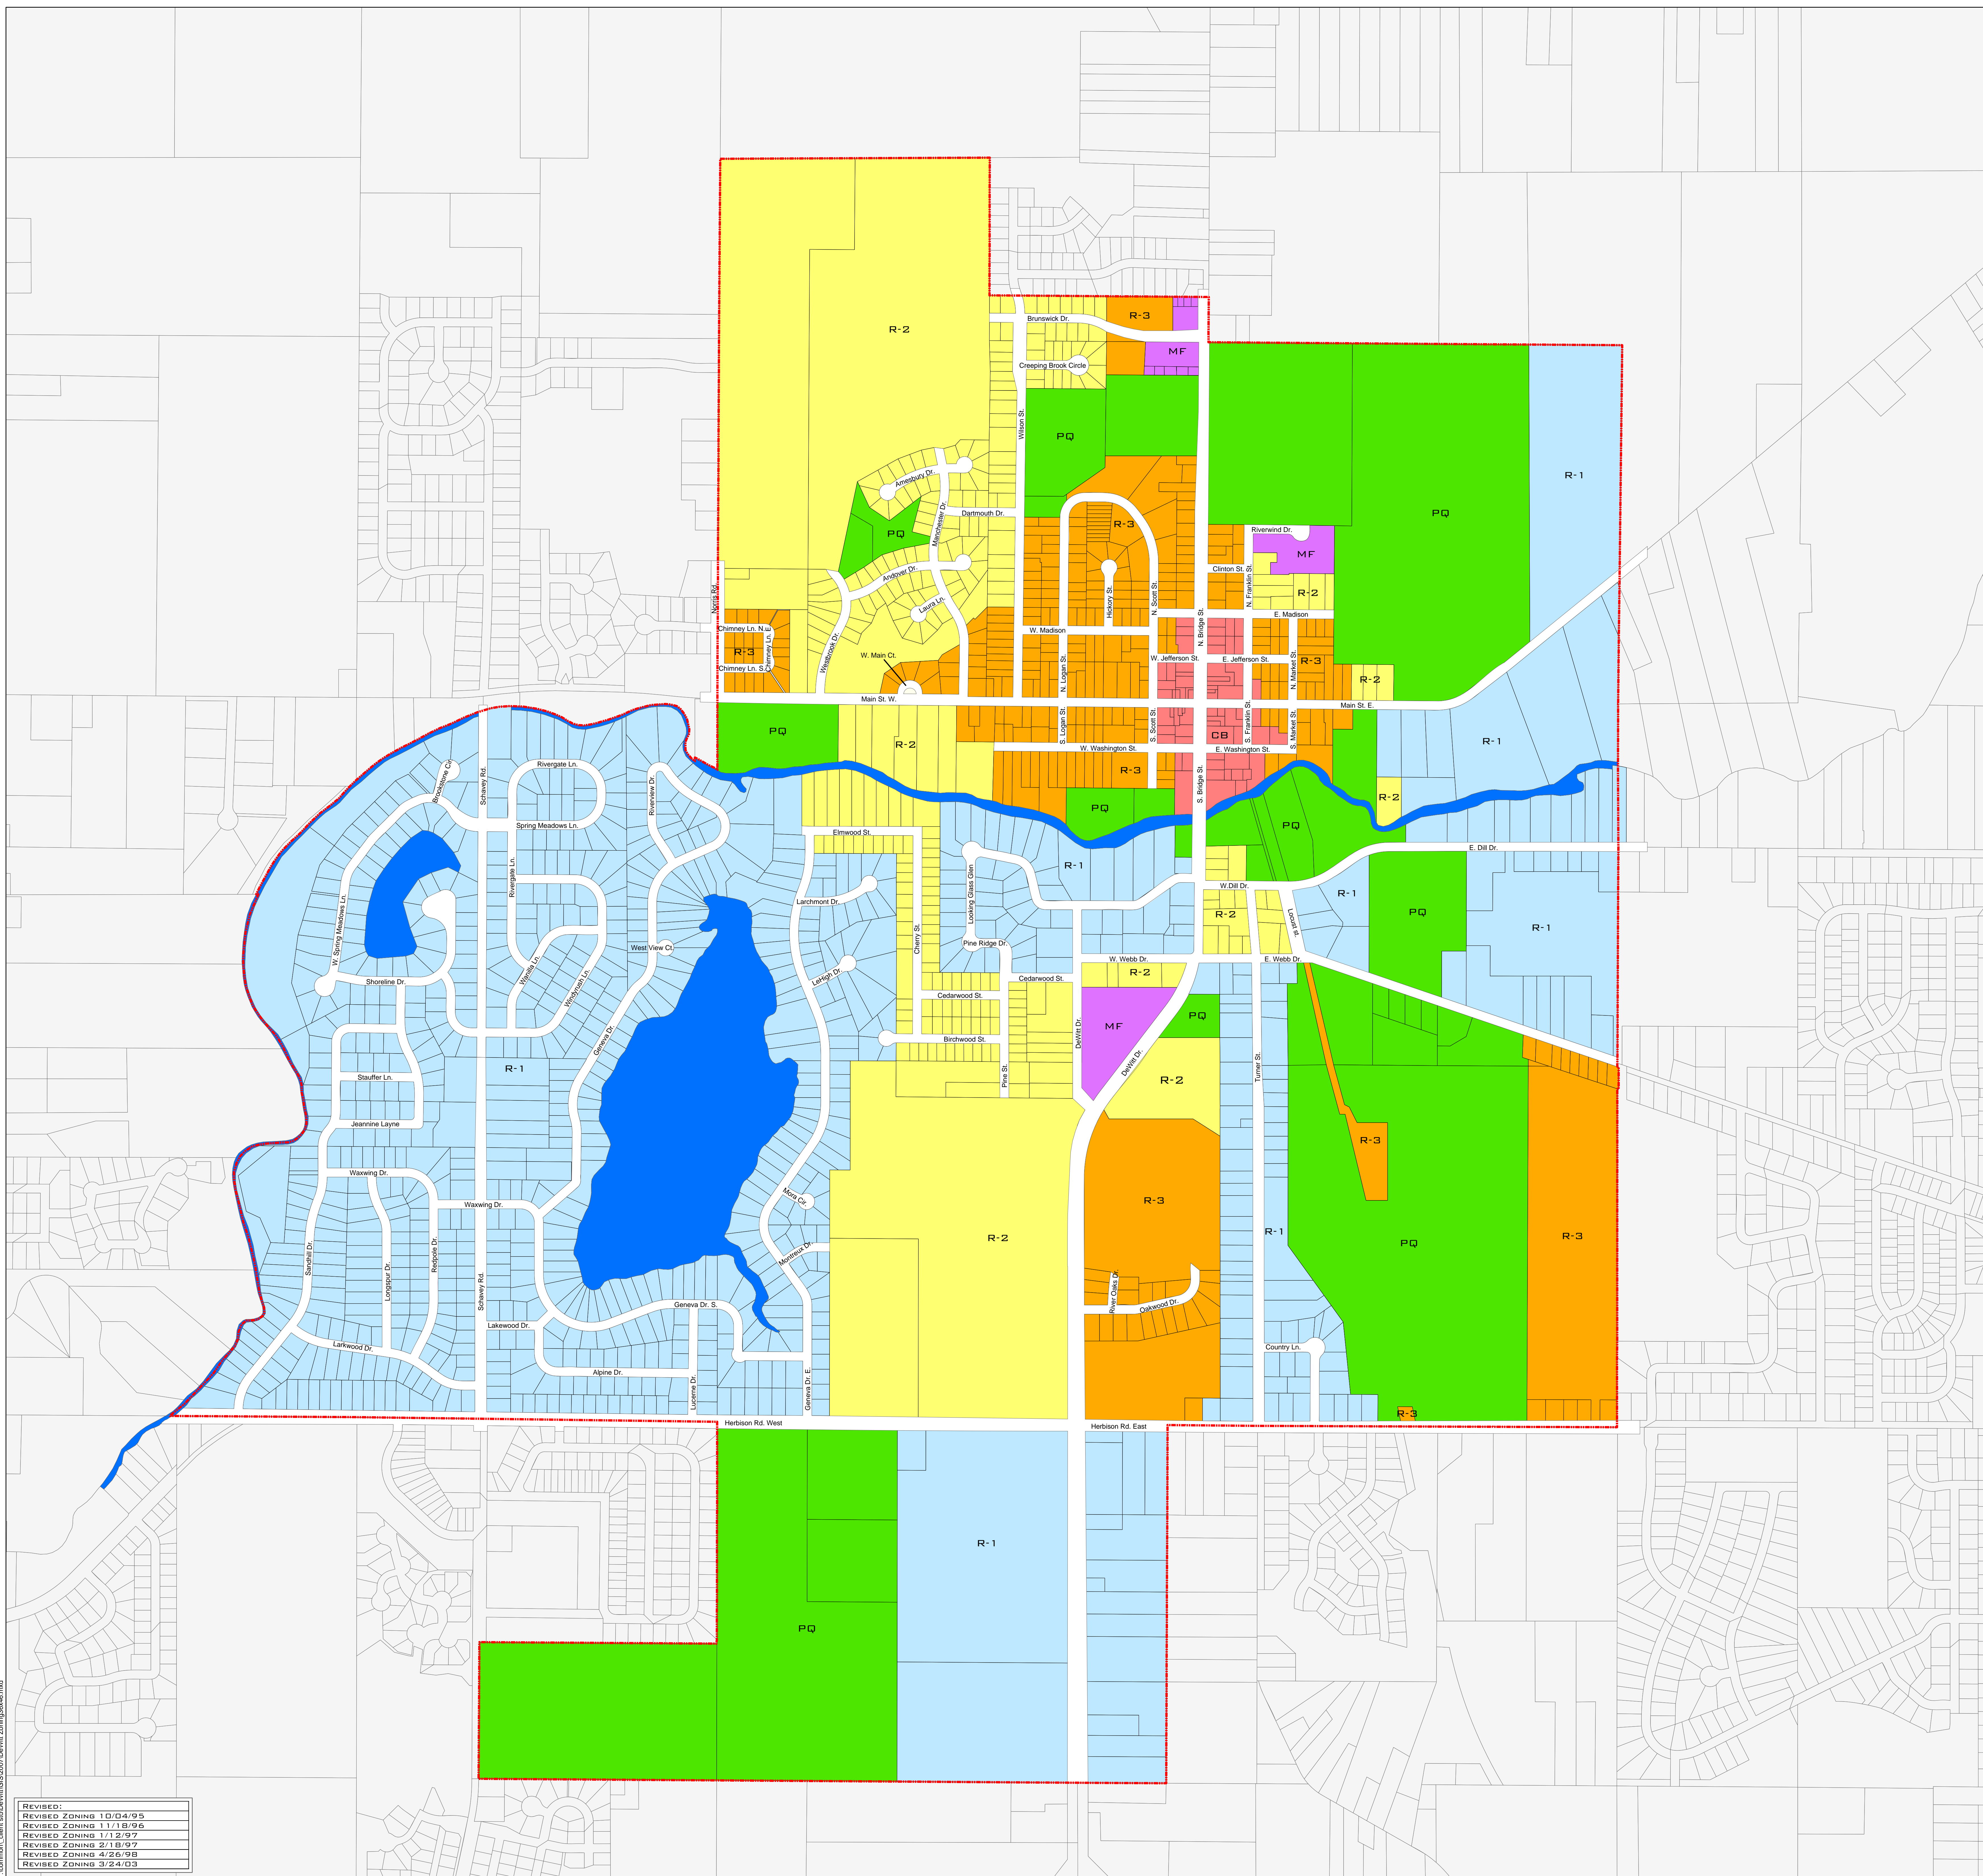

CITY OF DEWITT ZONING MAP

LEGEND

ZONING

- ◆ CB = CENTRAL BUSINESS
- ◆ R-3 = MODERATE DENSITY MIXED RESIDENTIAL
- ◆ R-2 = MODERATE DENSITY RESIDENTIAL
- ◆ MF = MULTIPLE FAMILY
- ◆ PQ = PUBLIC & QUASI PUBLIC
- ◆ R-1 = RESIDENTIAL SUBURBAN

PAUL OPSOMMER, MAYOR

DENICE SMITH, CITY CLERK

REVISED:
REVISED ZONING 10/04/95
REVISED ZONING 11/15/96
REVISED ZONING 1/12/97
REVISED ZONING 2/18/97
REVISED ZONING 4/26/98
REVISED ZONING 3/24/03

1 INCH EQUALS 400 FEET